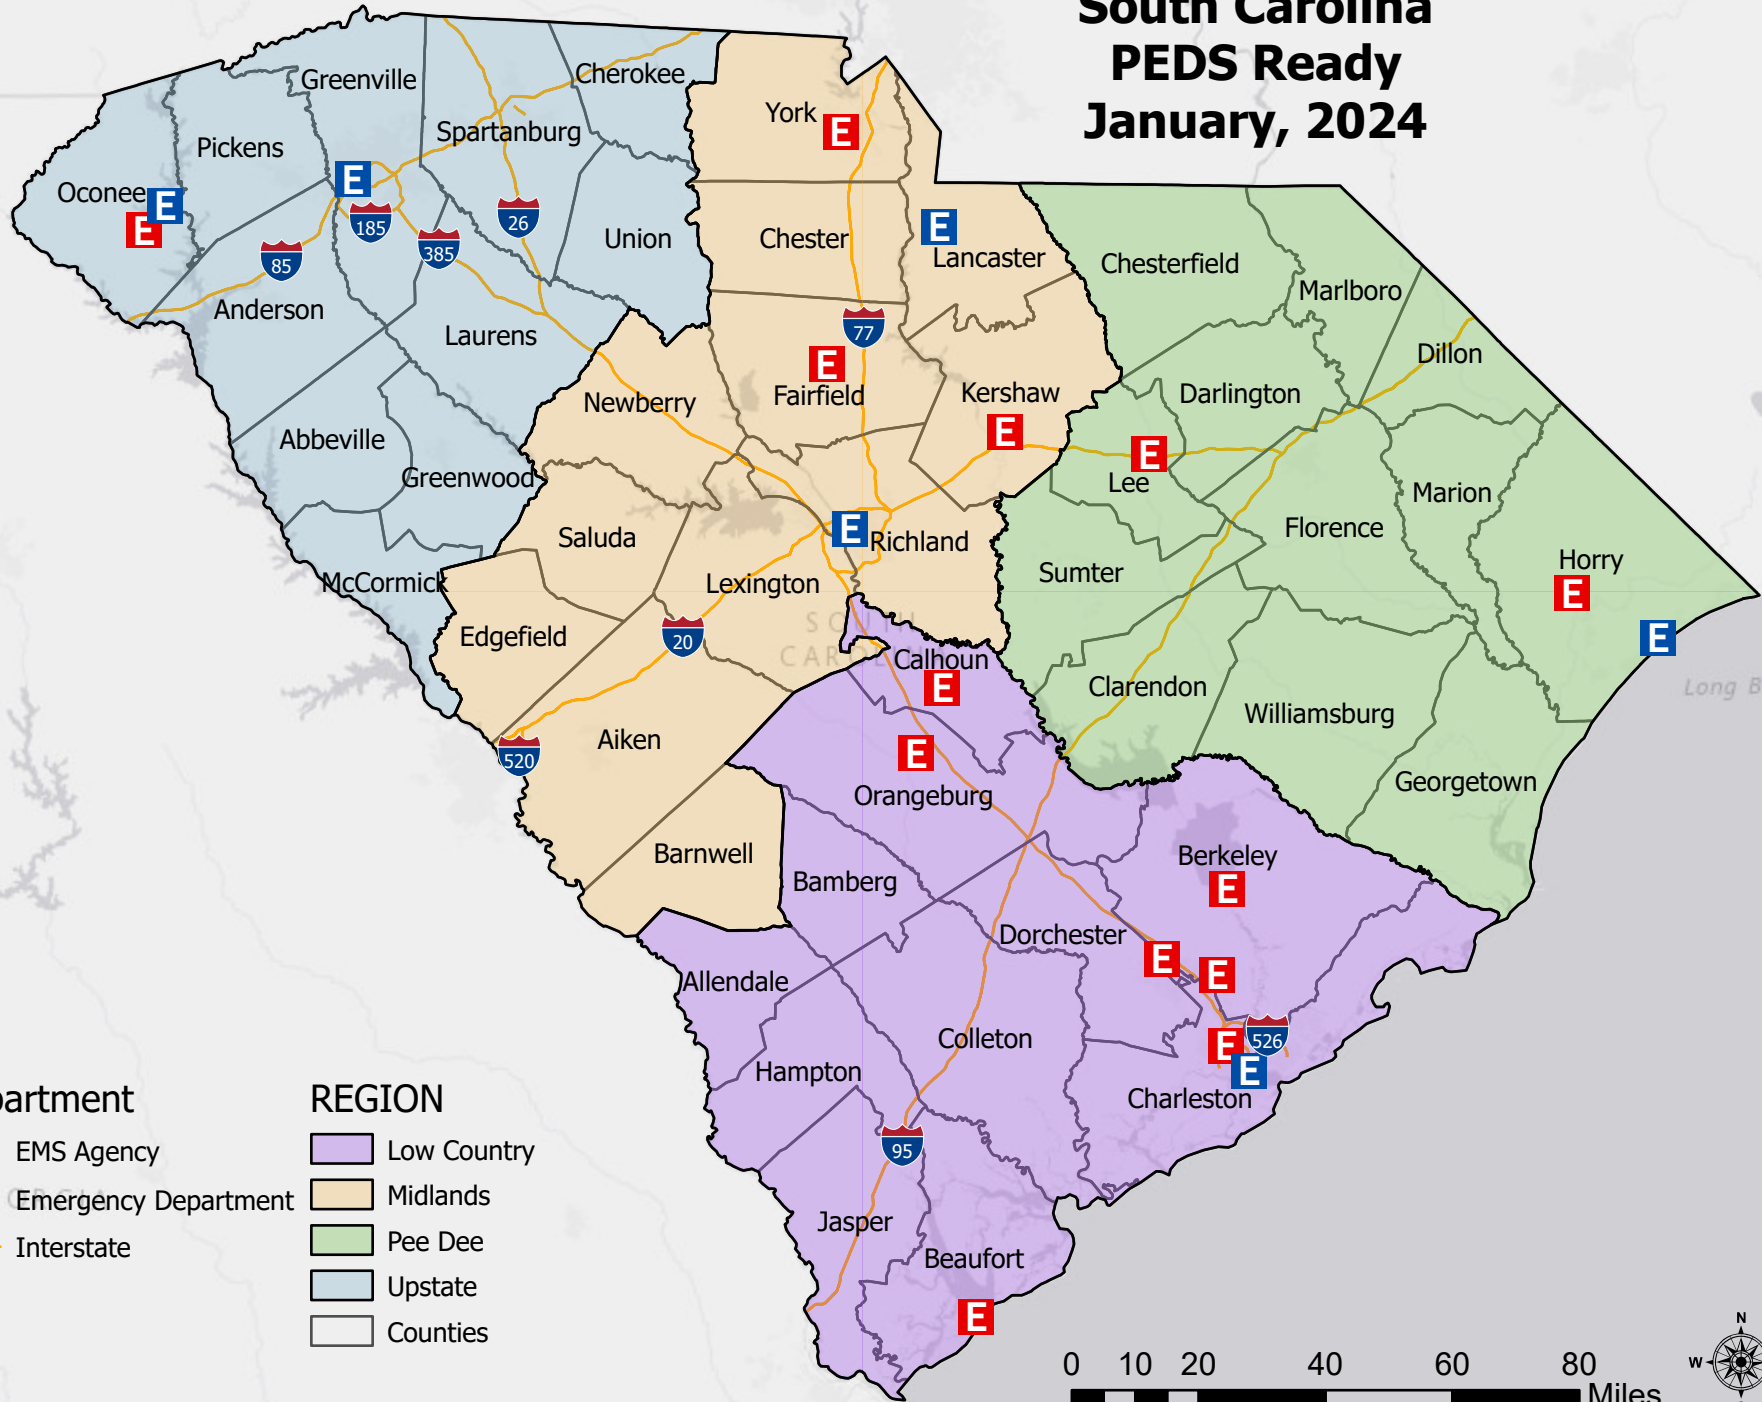

# South Carolina PEDS Ready January, 2024

## Department

- EMS Agency
- Emergency Department
- Interstate

## REGION

- Low Country
- Midlands
- Pee Dee
- Upstate
- Counties